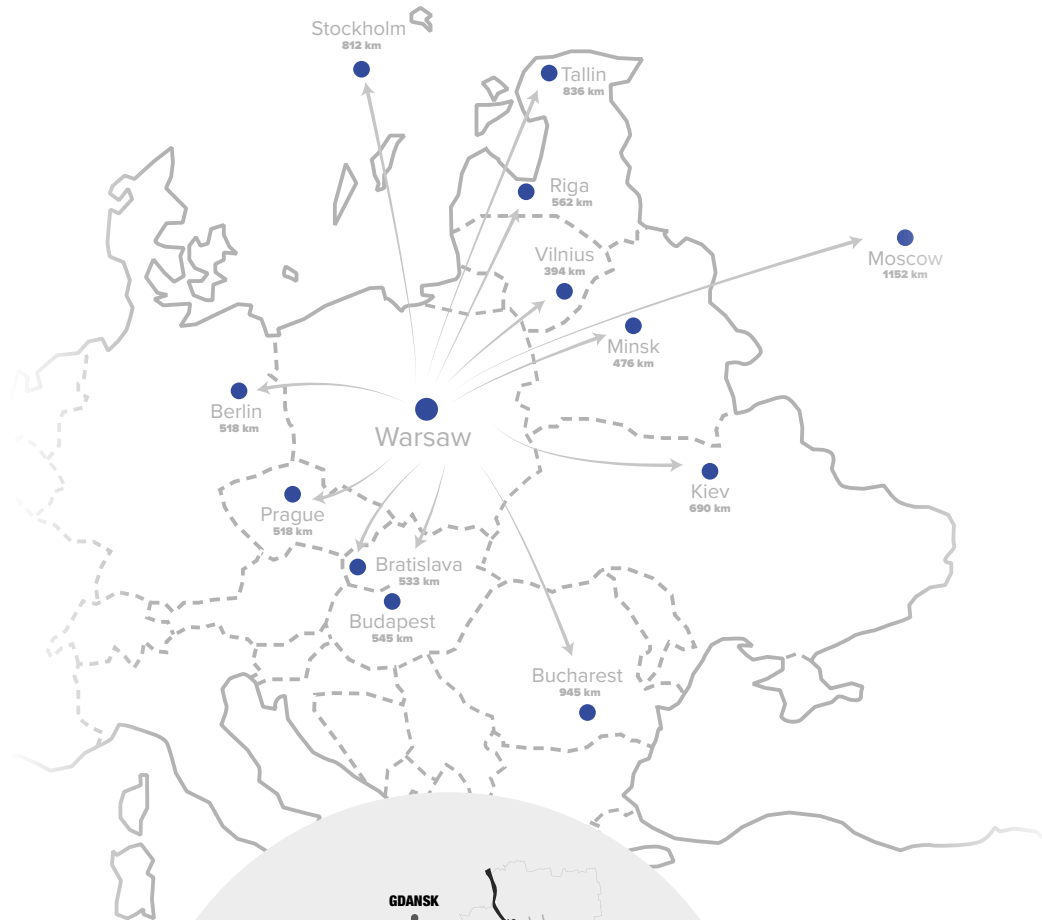

One of the most prestigious events in the tourism industry in Europe. Within three days, leading companies from Poland and abroad will present a wide range of products and services. Participation in the fair is a unique opportunity to learn about the latest trends in the tourism market and to establish business contacts. The exhibitors include: hotels, guesthouses, sanatoriums, agritourism farms, national tourist organizations, travel agencies, companies providing transport services, airports, insurers, internet portals and tourism publications. A characteristic element of the fair is the promotion of countries, cities and regions. We place great emphasis on making TT Warsaw a platform for market analysis and industry knowledge exchange, therefore congresses, workshops and debates are an integral part of the event; run by the greatest authorities in the tourism industry.

Travel agents from Poland and abroad

Tourist states and regions

Regional product

Monuments in Poland and abroad

Cities, communes, countries, voivodeships

Booking systems

Travel portals

Meetings with travelers

PTAK WARSAW EXPO

500 000 sqm

outdoor area

143 000 sqm

indoor area

15 000

parking spots

15 MINUTES FROM
WARSAW CITY CENTRE

PERFECT
TRANSPORT LINKS

DIRECTLY AT S8 ROUTE AND COMMUNICATION
NODE A2/S8/S7

10 MINUTES
FROM THE INTERNATIONAL
AIRPORT

WARSAW CHOPIN AIRPORT

INNOVATIVE
EXHIBITION SYSTEM

PROFESSIONAL
AND COMPLETE
SUPPORT FOR EXHIBITORS
AND VISITORS