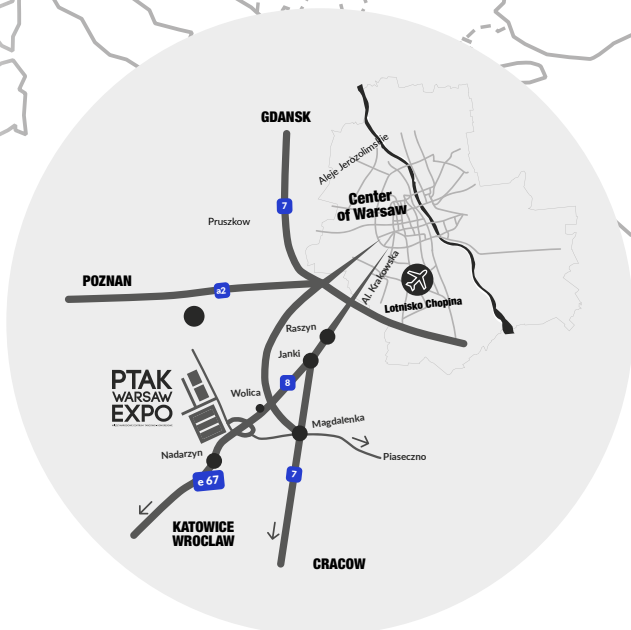

PTAK WARSAW EXPO

500 000 sqm

outdoor area

143 000 sqm

indoor area

15 000

parking spots

15 MINUTES FROM
WARSAW CITY CENTRE

PERFECT
TRANSPORT LINKS

DIRECTLY AT S8 ROUTE AND COMMUNICATION
NODE A2/S8/S7

10 MINUTES
FROM THE INTERNATIONAL
AIRPORT

WARSAW CHOPIN AIRPORT

INNOVATIVE
EXHIBITION SYSTEM

PROFESSIONAL
AND COMPLETE
SUPPORT FOR EXHIBITORS
AND VISITORS